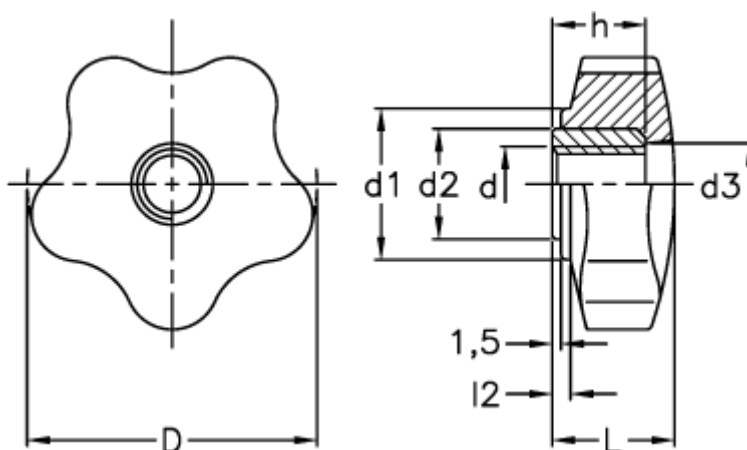

# Data Sheet

Article number: 2302066951

Description: E+G Lobe knob (shortened)  
VC.253/40 A-M8

## Measures

D	= 40
d1	= 23
d2	= 17
d3	= 14
d 6H	= M8
h	= 15
L	= 19
l2	= 3